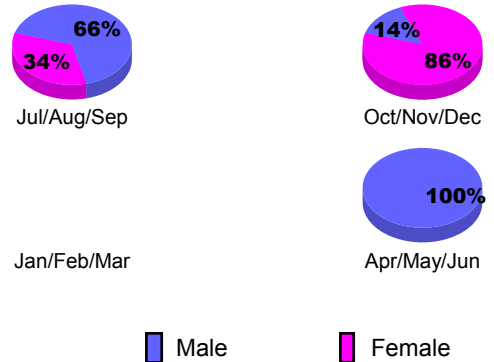

Club Results 2012-2013
Goal, New, Dropped, Gain/Loss

Membership Results 2012-2013
Goal, New, Dropped, Gain/Loss

YTD Status Quo Clubs 2012-2013

Status Quo Clubs Compared to Status Quo Members

Gender Comparison 2012-2013

Club Gain/Loss 2012-2013

Membership Gain/Loss 2012-2013