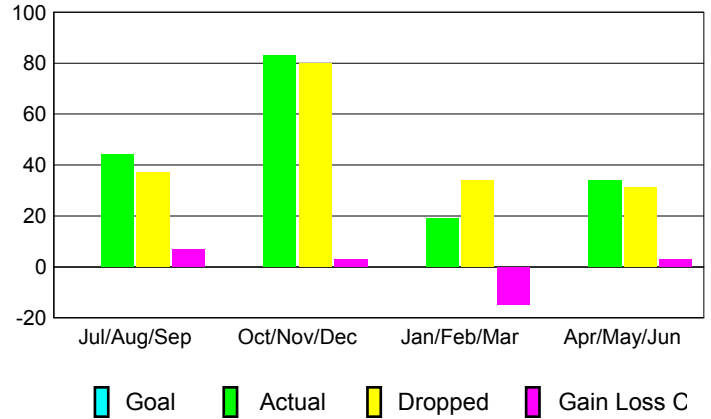

GMT: **CARL HARRELL**

Location: **TENNESSEE**

GMT CA: **1**

CLUBS

Month	New Club Goal	Actual New Clubs	Actual Dropped Clubs	Gain/Loss of Clubs
2012-2013				
Jul/Aug/Sep	0	0	0	0
Oct/Nov/Dec	0	0	0	0
Jan/Feb/Mar	0	0	0	0
Apr/May/Jun	0	0	1	-1
Totals	0	0	1	-1

MEMBERSHIP

Month	Net Memb Goal	Actual New Memb	Actual Dropped Memb	Gain/Loss of Memb
2012-2013				
Jul/Aug/Sep	0	44	37	7
Oct/Nov/Dec	0	83	80	3
Jan/Feb/Mar	0	19	34	-15
Apr/May/Jun	0	34	31	3
Totals	0	180	182	-2

Club Results 2012-2013
Goal, New, Dropped, Gain/Loss

Membership Results 2012-2013
Goal, New, Dropped, Gain/Loss

YTD Status Quo Clubs 2012-2013

Status Quo Clubs Compared to Status Quo Members

Gender Comparison 2012-2013